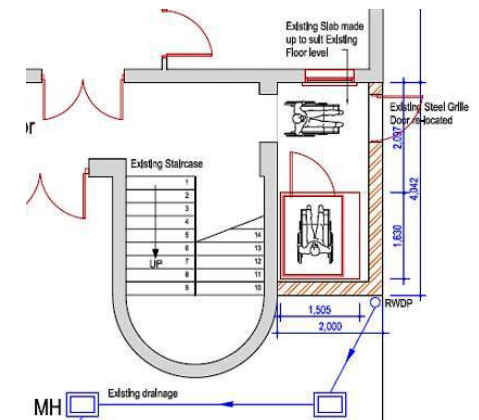

Disabled Platform Lift

HusainiIslamicCentre
THE KHOJA SHIA ITHNA-ASHERI MUSLIM COMMUNITY OF PETERBOROUGH

4 Burton Street, Peterborough PE1 5DH
T: 01733 568592 | F: 05601 127947
W: www.mksipeterborough.org
E: info@mksipeterborough.org

Registered Charity No: 273130