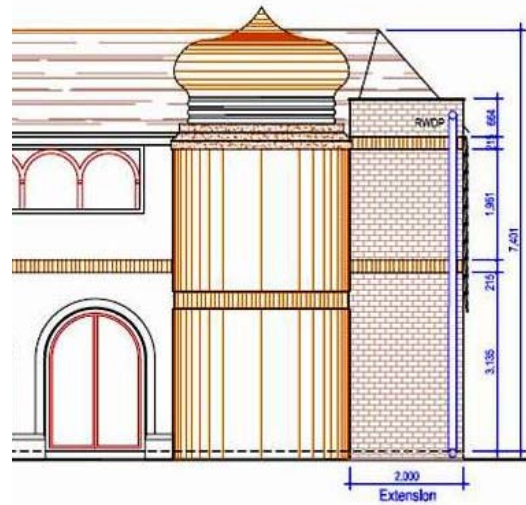

Standing Order

Bank / Building Society:

Name .....

Address .....

.....

..... Postcode .....

Please debit from my Account: £ .....

Single / Monthly / Quarterly / Annually
[please delete as appropriate]

As from date: .....

Account to be debited:

Sort Code

A/C No

A/C Name .....

.....

Account to be credited:

Barclays Bank, Peterborough Business Centre
1 Church Street, Peterborough PE1 1XE

Beneficiary Name: Muslim Khoja Shia Ithna-
Asheri Community

Sort Code: 20-67-37

Account No: 40096466

Signature .....

Date .....

How will it look and work

We have designed the lift enclosure to blend in with the existing facility and elevations, in order that it will not look 'different' or done in a different material.

The brickwork will match the existing walls, and we will use the same doors and windows in order to maintain the same elevation and reduce costs. All internal walls and ceilings will have smooth plaster finish, and painted in neutral colours to match existing.

The Platform Lift is a semi-automated elevator and is glazed with an opening door. The Lift travels at about 20 seconds between the Ground and First Floor and can take upto 400 kg payload = one wheelchair and two other pax, or four average people.

786 : 092 : 110

'Those who (in Charity) spend their goods, by night and by day, in secret and in public, have their reward with their Lord; on them shall be no fear; nor shall they grieve'

Al Baqarah 02:274